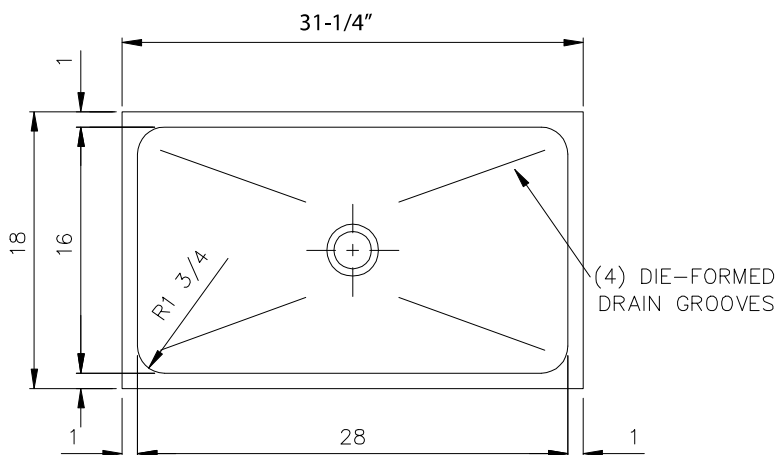

JOB INFORMATION

Job Name: _____

Contact: _____

Date Specified: _____

Specifier: _____

Contractor: _____

NOMINAL DIMENSIONS

Model 440298 shown

OVERALL	BOWL DEPTH	DRAIN
31-1/4" x 18"	8"	3-1/2"

DXF cutout templates available on our website.

BLANCO AMERICA

800.451.5782

www.blancoamerica.com

© 2013 BLANCO AMERICA

6/13

SPEC-003