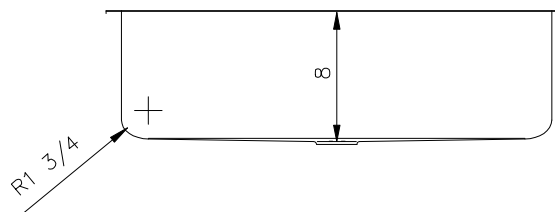

JOB INFORMATION

Job Name: _____

Contact: _____

Date Specified: _____

Specifier: _____

Contractor: _____

NOMINAL DIMENSIONS

Model 440298 shown

OVERALL	BOWL DEPTH	DRAIN
31-1/4" x 18"	8"	3-1/2"

DXF cutout templates available on our website.

BLANCO AMERICA

800.451.5782

www.blancoamerica.com

© 2013 BLANCO AMERICA

6/13

SPEC-003